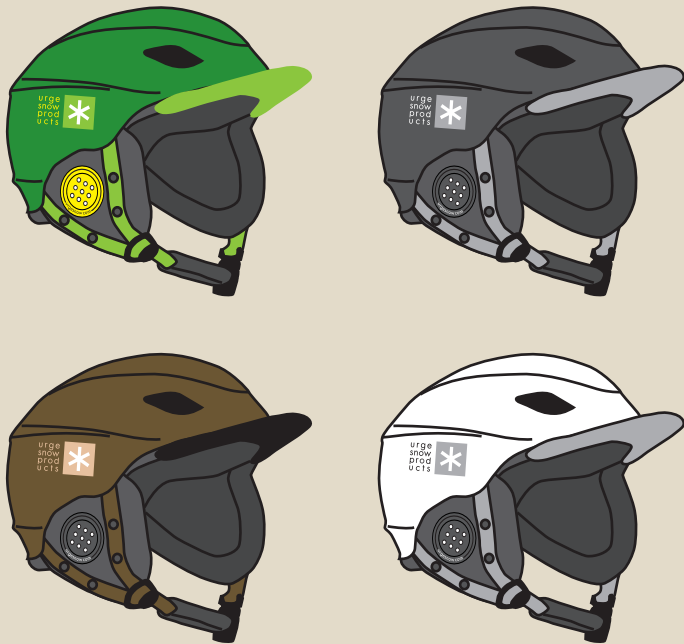

2012 Product line

New Skull

Superlight inmould shell with graphics on both shell and visor

Skat

ABS matte shell and clip-on knitted visor

Snow 0 matic

Full face for freeriders made of ecological linen fiber